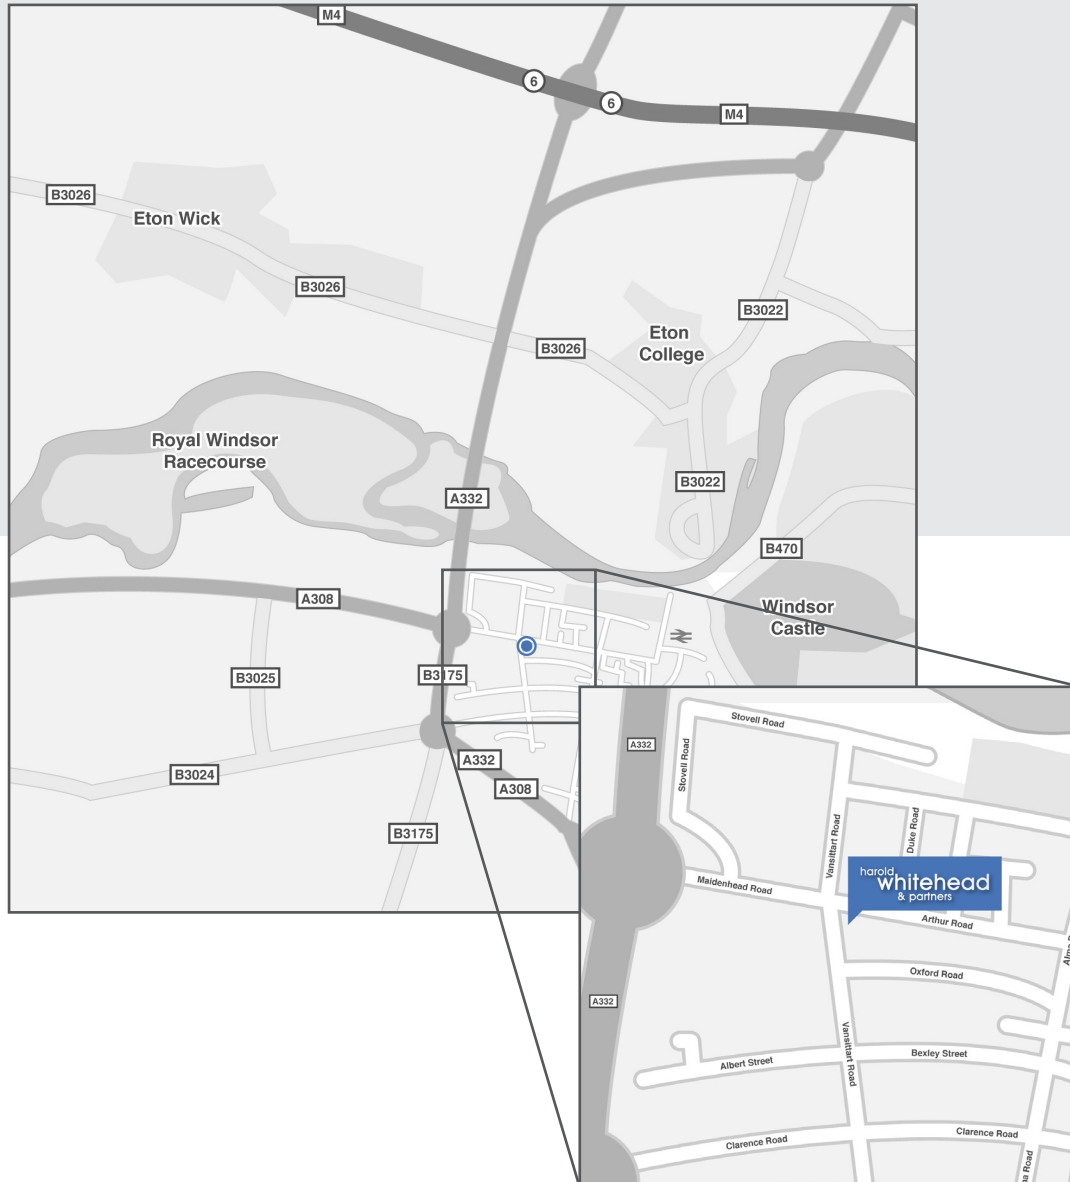

harold whitehead & partners

Located on the outskirts of Windsor, our offices are in a converted Victorian school on the corner of Arthur Road and Vansittart Road. We are 5 minutes drive from M4 junction 6.